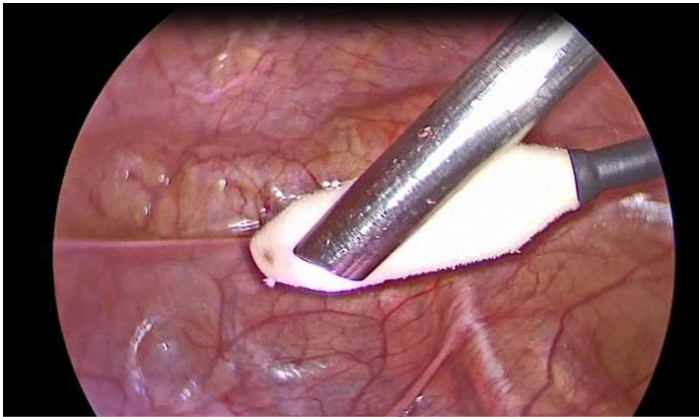

## ***Creating the ability to have clear visualization at all times during laparoscopic surgery.***

The ability to perform laparoscopic surgery safely and effectively depends on clear visualization of the operative field and having uninterrupted progression of the procedure.

CCBF14-5

The C-Clear 5 mm Baton (CCBF14-5) is shown with the 8.5 mm foam on both ends of the baton.

This baton is designed to fit within any 5 mm to 8 mm port. The baton is 36 cm inches in length (14").

CCBF14-10

The C-Clear 10 mm Baton (CCBF14-10) is shown with the 13 mm foam on both ends of the baton.

This baton is designed to fit within any 10 mm to 13 mm port. The baton is 36 cm inches in length (14").

CCLC shown below

The C-Clear product **CCLC** includes the CCBF14-5 5 mm baton and the CCBF14-10 10 mm baton. The batons are used during procedures with trocars in conjunction with scopes to remove debris from the lens of the scope. Insert either baton in the appropriate sized trocar until the distal end of the baton is visible. Allow the baton foam end to protrude through the distal end of the trocar. Position the lens of the scope so the lens can be cleaned by pressing the lens against the foam of the baton. The baton can be rotated while in the trocar facilitating the cleaning of the scope lens. Do not release the baton while it is inserted into the trocar port. This allows for keeping the scope in cavity, eliminating interruptions for scope cleaning.